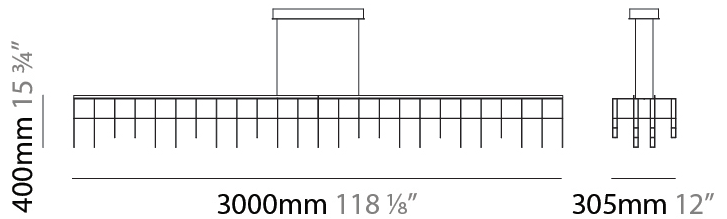

COSMOS SQUARE SUSPENSION

D1010051-

base number   LED Dimming   Color Temperature   Finish Options

1. To build a product code in our configurator select the specify button on the base model # product page
2. To build a manual product code on this datasheet choose from the options listed below in blue font and add the suffix to the base model #

GENERAL

Series: Cosmos Square
Partner: Quasar
Division: Design
Installation: Suspension
Product Type: Chandelier
Mounting Location: Ceiling

PHYSICAL

Shape: Square
Length (mm): 3000
Length (in): 118 1/8
Width (mm): 305
Width (in): 12
Height (mm): 400
Height (in): 15 3/4
Max. Overall Height (mm): 2450
Max. Overall Height (in): 94 1/2
Weight (kg): 16
Weight (lbs): 35.27
[Fixture Finish: NIC / BRA / BBR](#)
Fixture Material: Metal
Cable Details: 2000mm Cable
Upon Request: Custom Sizes Optional Dowlight upon request

ELECTRICAL

Number of Lamps: 258
Lamp Type: LED
Input Wattage (W): 155
Max. Wattage Per Lamp (W): 0.6
[Dimming: 0-10V Dimming / Phase Dimming (120Vac Only)](#)
Driver Included: Yes
Driver Location: Integrated
Driver Type: Constant Voltage - Universal
Driver Class: Class 1
Input Voltage (V): 120 - 277
Output Voltage (V): 12

LED

Number of LEDs: 258
[Color Temperature (°K): 2400 / 2800](#)
Max. Delivered Lumen (lm): 7740 (2800K)
CRI: >90 CRI
Lamp Life (hrs): 50000

OPTICAL

RATINGS AND CERTIFICATIONS

Certified By: Certified for North American Standards
IP rating: IP20