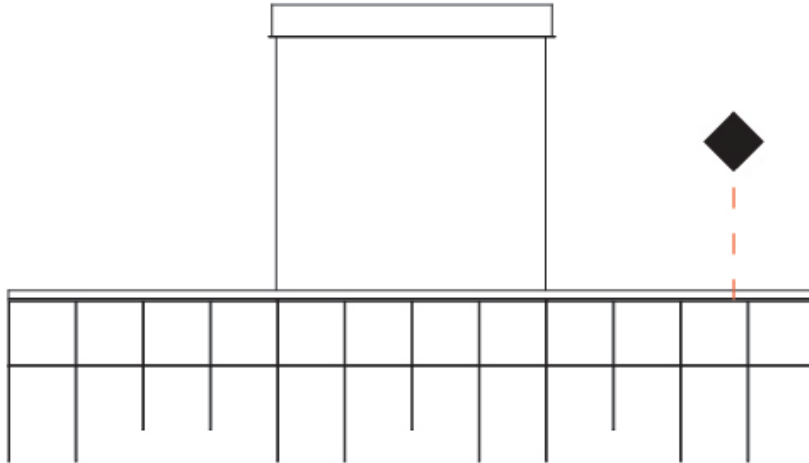

COSMOS SQUARE SUSPENSION

D1010050-

PROJECT _____

TYPE _____

SPECIFIER _____

QUANTITY _____

DATE _____

D